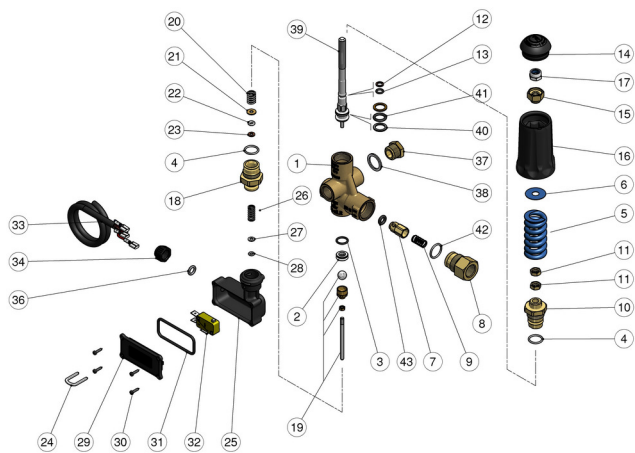

Pos.	P/N	Description	Q.ty	K1	K2	K3	K4	
1	60.0141.35R	Housing -Pulsar Rv 3/8 Bsp F brass	1					1
1	60.0136.35R	Housing -Pulsar Rv 3/8 Npt F brass (1,2)	1					1
2	60.0259.20R	Seat, 8mm + O-ring, 1,78mm	1	•				10
3	10.3059.01R	O-ring, 1,78x11,11 mm Ni 85 **	1					10
4	10.3064.01R	O-ring, 1,78x14 mm Ni 85	2	•				10
5	60.0033.61R	Spring, 5,7x26x53 mm blue	1					5
5	60.0012.61R	Spring, 5x25x50 mm white (3,1)	1					5
6	14.3720.40R	Washer, 9,2x24x0,5 mm	1					10
7	60.0052.99R	Shutter pin, brass+o-ring 3x6 mm	1					10
8	60.1811.31R	Shutter coupl., 3/8F Bsp brass	1					5
8	60.1817.31R	3/8Npt F nipple (1,2)	1					3
9	60.0053.51R	Spring, 0,7x9x20 mm Sst.	1					10
10	60.0146.31R	Piston holder, brass	1					5
11	11.4573.31R	Hex. nut, M8, brass	2					10
12	10.4006.01R	Back-up ring, opn. 6,2x9x1,2 mm	1	•				10
13	10.3051.01R	O-ring, 1,78x6,07 mm	1	•				10
16	60.0148.24	Knob + Plug -PulsarRv	1					5
17	11.4589.10R	Hex. locknut, M8	1					10
18	60.0159.31R	Microswtch coupl. -Pulsar Rv	1					3
19	60.0171.21R	Piston + shutter, -Puls.Rv+PR16	1	•				5
20	60.0015.51R	Spring, 1,4x10x16 mm Sst.	1					10
21	60.0164.33R	Washer, 4,1x10,8x1mm brass	1					10
22	10.3109.90R	O-ring, 2,4x3,66 mm Vi 70	1	•				10
23	10.4004.00R	Back-up ring, 7,9x4,2x1,2 mm	1	•				10
24	29.0087.51R	U-bolt, Sst.	1					10
25	29.0041.84R	Casing, PR16 PA black	1	•				5
26	60.2303.51R	Spring, 1,1x8x20 mm Sst.	1					10
27	14.3519.53R	Washer, 4x8x0,8 mm Sst.	1					10
28	10.3038.00R	O-ring, 1,78x3,68 mm	1	•				10
29	29.0042.84R	Lid, PR16 PA black	1	•				5
30	16.3020.00R	S/tapp. screw, 2,5x12mm chrom	4	•				10
31	10.3210.42R	O-ring, 2,62x42,52 mm	1	•				10
32	12.5001.00R	Microswitch, 16A 250V	1	•				10
33	12.5000.00R	Câble, 3x1 L.1200 mm	1	•				10
34	29.0082.84R	Locknut for cable gland, PA black	1	•				10
36	10.3109.92R	O-ring, 2,4x7,3 mm	1	•	•			10
37	60.0028.31R	Plug,brass 3/8 Bsp,hex.19	1					25
37	60.0025.31R	Grub screw, brass 3/8M Npt (1,2)	1					10
38	14.4042.00R	Washer, 16,7x22x1,5 mm alu.	1					25
39	60.0034.51R	Puls.RV ex. piston, Sst.(2 bk)	1					5
40	10.4021.00R	Back-up ring, opn. 11,5x15,9x1,2 mm	2	•				10
41	10.3175.00R	O-ring, 2,62x10,77 mm	1	•				10
42	10.3066.01R	O-ring, 1,78x15,6 mm Ni 85	1	•				10
43	10.3213.00R	O-ring, 3x6 mm **	1	•				10