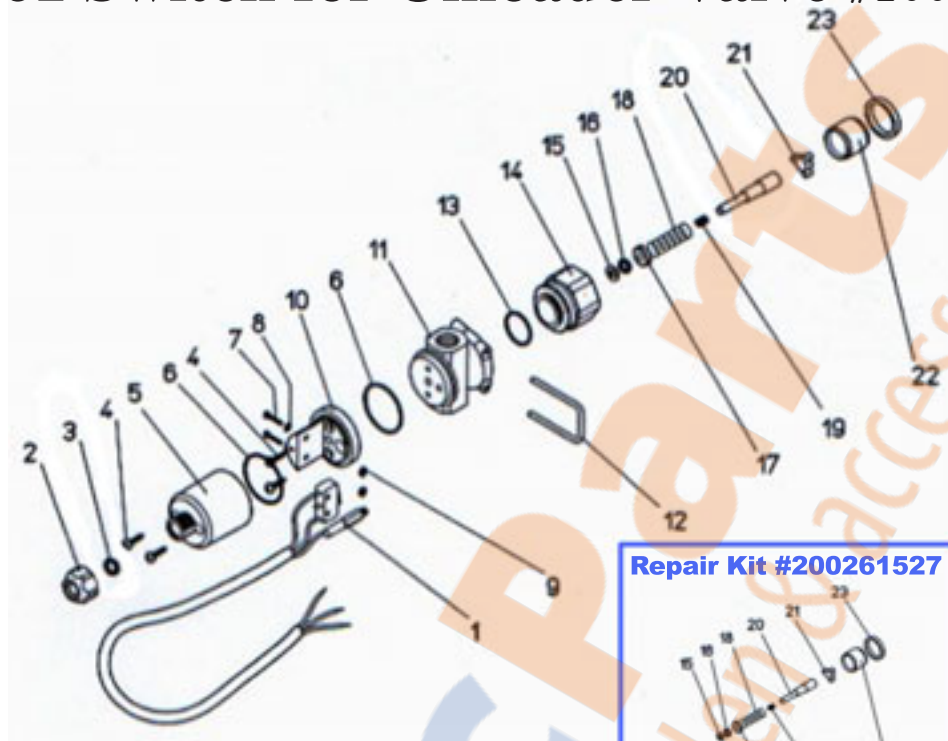

ST-261 Switch for Unloader Valve #200261513

ST-261 Switch

#200260513

Item	Order #	Description
1	200261520	Electric cable
2	010001740	Swivel nut, brass
3	050000055	O-ring
4	040000450	Screw
5	020001320	Housing, upper part
6	050000490	O-ring
7	040000560	Brass screw
8	040000530	Brass washer
9	040000530	Brass washer
10	020001330	Housing, middle part
11	010001765	Housing, lower part
12	060000385	Clip
13	050000040	O-ring
14	040003750	Stop nut
15	In Repair Kit	Back ring
16	In Repair Kit	O-ring
17	In Repair Kit	Distance piece, brass
18	In Repair Kit	Distance spring
19	In Repair Kit	Spring
20	In Repair Kit	Switch rod
21	In Repair Kit	Pin guide
22	In Repair Kit	Distance bushing for ST-261
23	In Repair Kit	Seal
*	200261527	Repair kit