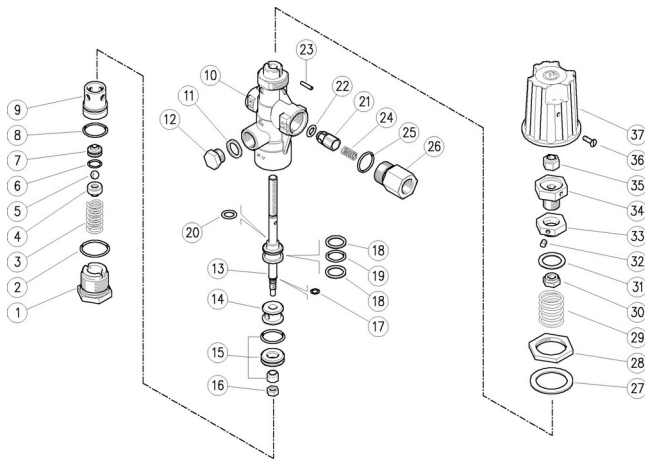

60.1100.00 VB10 unload. 3/8F Bsp+knob

60.1100.50 VB10 unload. 3/8F Npt +knob

Pos.	P/N	Description	Q.ty	K1	K2	K3	K4
1	60.1101.31R	Lower plug, M27x1,5 brass	1				3
2	10.3074.01R	O-ring, 1,78x25,12 mm Ni 85	1	•			10
3	60.1102.51R	Spring, 2,5x12,6x26 mm Sst.	1				10
4	60.1112.31R	Ball holding piston, brass	1				3
5	14.7421.50R	Ball, 1/4" Sst.	1	•			10
6	10.3059.01R	O-ring, 1,78x11,11 mm Ni 85	1	•			10
7	60.1103.51R	Seat, 5x14x7 mm Sst.	1	•			10
8	10.3072.01R	O-ring, 1,78x20,35 mm Ni 85	1	•			10
9	60.1107.31R	Spacer ring, 9x24x29 mm brass	1				3
10	60.1108.35R	Housing -VB10, 3/8 FFF Bsp brass (1)	1				3
10	60.1120.35R	Housing -VB10, 3/8 Npt FFF brass (2)	1				3
11	14.4042.00R	Washer, 16,7x22x1,5 mm alu. (1)	1				25
12	60.0028.31R	Plug,brass 3/8 Bsp,hex.19 (1)	1				25
12	60.0025.31R	Grub screw, brass 3/8M Npt (2)	1				10
13	60.1106.23R	Piston -VB10	1	•			3
14	60.1105.31R	Spacer ring, 8,5x20,8x14,5mm brs.	1				3
15	60.1116.24	Seat, 10mm+O-ring, 1,78mm+shutt.	1	•			1
16	11.4540.00R	Hex. nut, M6, Sst.	1				10
17	10.3001.01R	O-ring, 1x4 mm Ni 85	1	•			10
18	10.4056.00R	Back-up ring, opn. 15,5x19,9x2 mm	2	•			10
19	10.3180.00R	O-ring, 2,62x15,08 mm	1	•			10
20	10.3170.08R	O-ring, 2,62x7,6 mm Ni 85	1	•			10
21	60.0052.99R	Shutter pin, brass+o-ring 3x6 mm	1				10
22	10.3213.00R	O-ring, 3x6 mm	1	•			10
23	15.1021.00R	Roll pin, 3x14 mm Sst.	1				10
24	60.0053.51R	Spring, 0,7x9x20 mm Sst.	1				10
25	10.3070.02R	O-ring, 1,78x18,77 mm Ni 85	1	•			10
26	60.0058.31R	Delivery coupl., 3/8F Bsp brass (1)	1				5
26	60.0059.31R	Delivery coupl., 3/8F Npt brass (2)	1				10
27	14.3582.00R	Washer, 30,5x42x2 mm	1				10
28	60.2254.31R	Ring nut, M30 brass	1				10
29	60.2203.61R	Spring, 4,2x27,4x31 mm z.pl.	1				10
30	60.2207.31R	Ring nut, M8 brass	1				10
31	60.2208.84R	Washer, 19x26x1,5 mm PA black	1				10
32	16.2105.00R	Set screw, DIN913 M5x6 mm	1				10
33	60.2252.31R	Ring nut, M16x1 brass	1				10
34	60.2253.31R	Regulating pin, brass	1				10
35	11.4589.10R	Hex. locknut, M8	1				10
36	16.1838.00R	Screw, DIN7985 M4x10 mm z.pl.	1				10
37	60.2251.84R	Valve regulating knob, PA black	1				5