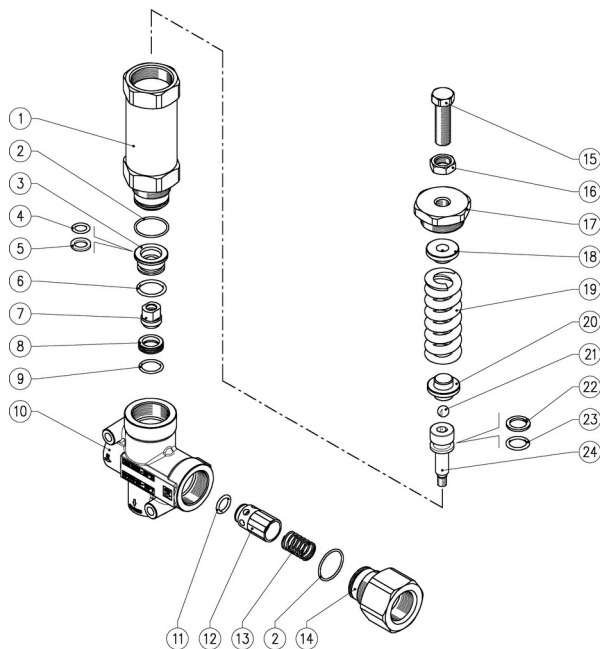

60.4300.00 VB200/280 unload. 1" F Bsp

Pos.	P/N	Description	Q.ty	K1	K2	K3	K4	
1	60.4301.31R	Piston housing, brass	1					1
2	10.3077.08R	O-ring, 1,78x28,3 mm Ni 85	2	•				10
3	60.5010.31R	Reduction bushing, brass	1					10
4	10.3234.00R	O-ring, 3,53x10,69 mm	1	•				10
5	10.4080.00R	Back-up ring, 12x18,2x2 mm	1	•				10
6	10.3195.01R	O-ring, 2,62x20,29 mm Ni 90	1	•				10
7	60.5003.51R	Shutter pin, M8 Sst.	1	•				3
8	60.5002.51R	Seat, 15,8x23x6 mm Sst.	1	•				5
9	10.3072.01R	O-ring, 1,78x20,35 mm Ni 85	1	•				10
10	60.4305.35R	Housing-VB200/280, 1" Bsp brass	1					1
11	10.3314.00R	O-ring, 5,33x12,06 mm	1	•				10
12	60.5012.99R	Shutter pin, brass+or 5,33x12,06 mm N	1					5
13	60.5013.51R	Spring, 1,3x18x29 mm Sst.	1					10
14	60.4303.31R	Shutter coupl., 1" Bsp F brass	1					1
15	60.4307.51R	Valve regulating screw, M14 sst.	1					2
16	11.4760.00R	Hex. nut, M14	1					10
17	60.4302.31R	Upper plug, M40 brass	1					1
18	60.4306.31R	Spring guide spacer, brass	1					2
19	60.4308.61R	Spring 8x26x85mm	1					3
20	60.4304.31R	Spring guide spacer, brass	1					2
21	14.7461.00R	Ball, 13/32" Sst.	1					10
22	10.4081.00R	Back-up ring, 15,8x22x2 mm	1	•				10
23	10.3237.00R	O-ring, 3,53x15,47 mm	1	•				10
24	60.5004.51R	Piston, M8 Sst.	1					5

Kit	P/N	Description	Q.ty
K1	60.4309.24	Spares kit -VB200/280, 10x1pcs.	1

hopedrukonderdelen