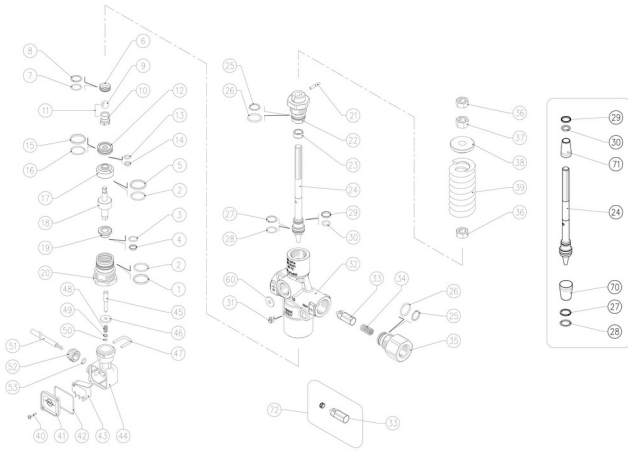

60.2650.00 VB60/600 Zero valv.byp.1/2 F Bsp + PR5

Pos.	P/N	Description	Q.ty	K1	K2	K3	K4	
1	10.4098.00R	Back-up ring, 23,2x26x1,2mm	1	•				10
2	10.3072.60R	O-ring, 1,78x21,95 mm Ni 85	2	•				10
3	10.3058.01R	O-ring, 1,78x10,82 mm	1	•				10
4	10.4055.00R	Back-up ring, 9,2x11,2x2 mm	1	•				10
5	10.4059.00R	Back-up ring, 20x22x2 mm	1	•				10
6	60.2615.51R	Sst seat, 8,5 mm	1	•				5
7	10.3060.01R	O-ring, 1,78x12,42 mm Ni 85	1	•				10
8	10.4013.00R	Back-up ring, 16x13,2x1,2 mm	1	•				10
11	60.2616.21R	Shutter pin, M6 sst+ball, 13/32"	1	•				5
12	60.2606.51R	7 mm sst piston ring	1					3
13	10.3056.00R	O-ring, 1,78x8,74 mm	1	•				10
14	10.4007.92R	Back-up ring, 7x9x2 mm	1	•				10
15	10.4041.00R	Back-up ring, 19,3x22x1,2 mm PTFE	1	•				10
16	10.3070.02R	O-ring, 1,78x18,77 mm Ni 85	1	•				10
17	60.2609.51R	Spacer ring 7 mm	1					3
18	60.2607.51R	Sst pin	1					5
19	60.2610.51R	9,2 mm sst piston ring	1					3
20	60.2651.51R	Lower plug, sst	1					3
21	60.2611.51R	Pin, 3,1x18 mm Sst.	1					5
22	60.2603.51R	Piston holder, sst	1					5
23	26.1046.84R	Bushing, 10x14x7 mm Plast.	1	•				10
24	60.2602.51R	Sst. valve piston	1					5
25	10.4099.00R	Back-up ring, 17,2x20x1,2mm	2	•				10
26	10.3068.01R	O-ring, 1,78x17,17 mm Ni 85	2	•				10
27	10.4161.00R	Back-up ring, 18 mm	1	•				3
28	10.3060.00R	O-ring, 1,78x12,42 mm	1	•				10
29	10.4162.00R	Back-up ring, 14,2 mm	1	•				3
30	10.3057.00R	O-ring, 1,78x9,25 mm	1	•				10
31	16.2203.00R	Set screw, DIN915 M6x10 mm Sst.	1					10
32	60.2605.55R	Housing -VB60/600 Zero, 1/2 .Bsp F sst	1					3
33	60.2608.51R	Sst shutter	1					5
34	60.2601.51R	Sst spring, 1,3x8,5x28,5 mm	1					5
35	60.2612.51R	Shutter coupl., 1/2F Bsp sst	1					3
36	11.4629.00R	Hex. nut, M10	2					10
37	11.4630.00R	Hex. nut, M10	1					10
38	60.2614.51R	Spring holding washer, sst	1					5
39	60.0434.61R	Spring, 8,5x38x80 mm black	1					3
40	16.3020.00R	S/tapp. screw, 2,5x12mm chrom	2	•				10
41	29.0088.84R	Lid, PR5 PA black	1	•				10
42	10.3206.01R	O-ring, 2,62x28,25 mm	1	•	•			10
43	12.5006.00R	Cable, 3x0,75 L.1000 mm+ Microswitch	1	•				5
44	29.0089.84R	Housing, PR5 PA black	1	•				10
45	60.2652.31R	Brass pin	1					10
46	29.0086.31R	Washer, 4x16x2,5 mm brass	1					10
47	29.0087.51R	U-bolt, Sst.	1					10
48	60.0867.51R	Spring, 0,5x6,5x22 mm Sst.	1					10
49	14.3519.00R	Washer, 4x8x0,5 mm brass	1					10
50	10.3038.00R	O-ring, 1,78x3,68 mm	1	•				10
52	29.0109.84R	Locknut for cable gland, PA red	1	•				10
53	10.3169.00R	O-ring, 2,62x6,02 mm	1	•	•			10
60	60.2623.31R	Nozzle, 3,0 mm brass **	1					10
60	60.2624.31R	Nozzle, 4,5 mm brass x1/2 Bsp **	1					10
70	10.4407.00R	Seal frame >VB60-80 zero **	1					1
71	10.4408.00R	Seal frame >VB60-80 zero **	1					1
72	60.2622.24	Spare kit seat/check valv.pcs.2x1	1					1