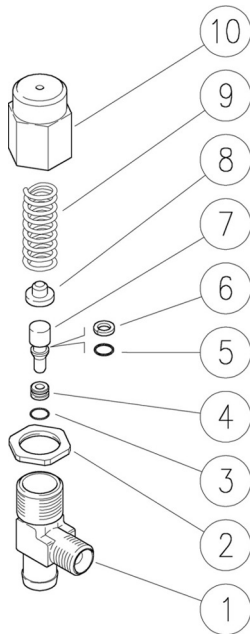

60.0560.00 VS160 saf.valv.1/4M-1/8F Bsp/13mm h.barb

60.0560.30 VS30 saf.valv.1/4M-1/8F Bsp/13mm h.barb

Pos.	P/N	Description	Q.ty	K1	K2	K3	K4	
1	60.0561.35R	Valve housing -VS160-30, brass	1					3
2	60.0317.31R	Locknut, M18x1 brass	1					10
3	10.3002.01R	O-ring, 1x5 mm Ni 85	1	•				10
4	60.0564.51R	Seat, 3,3x7x4 mm Sst.	1	•				5
5	10.3049.01R	O-ring, 1,78x5,28 mm	1	•				10
6	10.4002.52R	Back-up ring, 5x8x1,5 mm	1	•				10
7	60.0562.51R	Piston, 8mm Sst.	1					5
8	60.0310.61R	Spring guide, z.pl.	1					10
9	60.0563.61R	Spring, 3x12,6x33 mm z.pl.	1					10
9	60.0567.61R	Spring, 2,2x10,2x33 mm z.pl. (1)	1					5
10	60.0304.31R	Valve regulating knob, brass	1					5

Kit	P/N	Description	Q.ty
K1	60.0566.24	Spares kit -VS160-30, 4x1pcs.	1

(1) 60.0560.30

**Altec**  
hagedrukonderdelen & accessoires